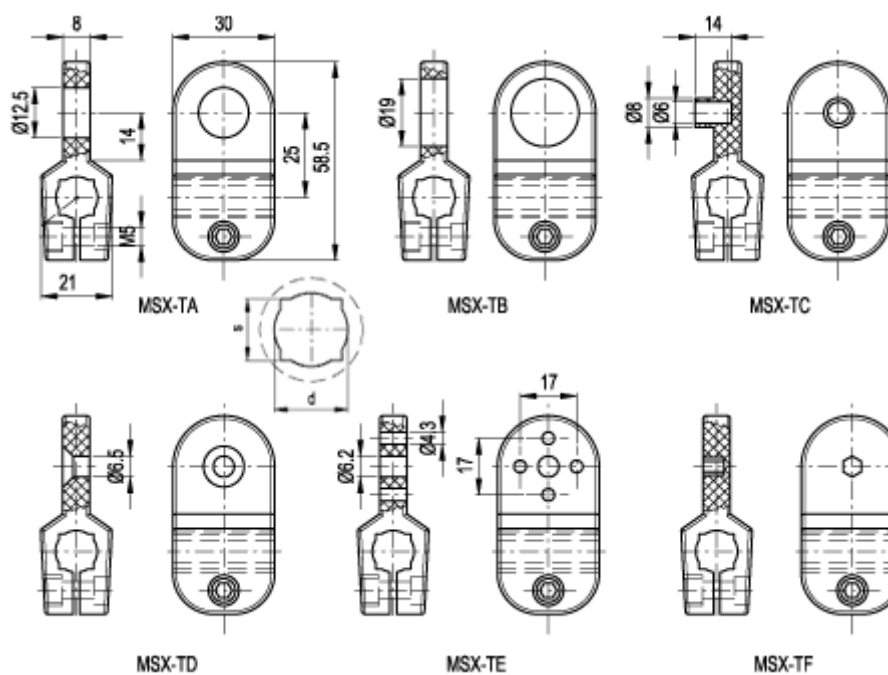

# Data Sheet

Article number: 2310440131

Description: E+G MSX Device clamp  
MSX.56-TA-8-10

## Measures

d	= 10
Rotation resistance	= 4
s	= 8
Torque (N m)	= 900
Type	= MSX.56-TA-8-10